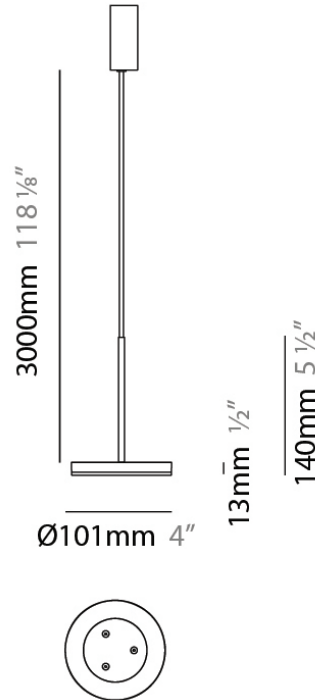

BELLA SUSPENSION

D81667R9-TIM

PROJECT	
TYPE	
NOTES	
QUANTITY	
DATE	

GENERAL

Series: Bella
Brand: Panzeri
Division: Design
Mounting Type: Suspension
Mounting Location: Ceiling
Subcategory: Pendant

PHYSICAL

Shape: Round
Diameter (mm): 101
Diameter (in): 4
Height (mm): 13
Height (in): 1/2
Max. Overall Height (mm): 3013
Max. Overall Height (in): 118 5/8
Light Distribution: Direct
Weight (kg): 0.54501
Weight (lbs): 1.2
Diffuser: Acrylic Diffuser With Matt Finish
Fixture Material: Aluminum Die Cast
Cable Details: 3000mm / 118 1/8" Cable

ELECTRICAL

Lamp Type: LED
Input Wattage (W): 6.5
Total Output Wattage (W): 4.5
Dimming: Non-Dimmable
Driver Included: Yes
Driver Location: Integrated
Driver Type: Constant Voltage - Universal
Driver Class: Class 2
Input Voltage (V): 120 - 277

LED

Color Temperature (°K): 2700
Max. Delivered Lumen (lm): 388
CRI: >90 CRI
Lamp Life (hrs): 50000

OPTICAL

RATINGS AND CERTIFICATIONS

Certified By: CSA Certified to UL and CSA Standards
IP rating: IP40