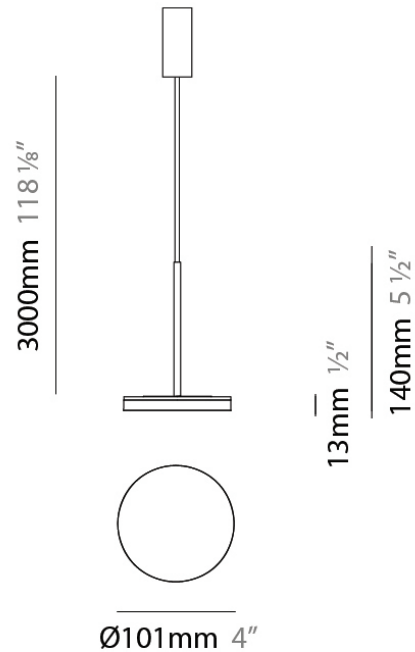

BELLA SUSPENSION

D81668-TIM

PROJECT
TYPE
NOTES
QUANTITY
DATE

GENERAL

Series: Bella
Brand: Panzeri
Division: Design
Mounting Type: Suspension
Mounting Location: Ceiling
Subcategory: Pendant

PHYSICAL

Diameter (mm): 101
Diameter (in): 4
Height (mm): 13
Height (in): 1/2
Max. Overall Height (mm): 3013
Max. Overall Height (in): 118 5/8
Light Distribution: Indirect
Weight (kg): 0.54501
Weight (lbs): 1.2
Diffuser: Opal - Acrylic
Fixture Material: Aluminum Die Cast
Cable Details: 3000mm / 118 1/8" Cable

ELECTRICAL

Lamp Type: LED
Input Wattage (W): 6.5
Driver Location: Integrated
Input Voltage (V): 120

LED

Number of LEDs: 1
Color Temperature (°K): 2700
Max. Delivered Lumen (lm): 388
Nominal Lumen (lm): 460
CRI: >80 CRI

OPTICAL

RATINGS AND CERTIFICATIONS

Certified By: CSA Certified to UL and CSA Standards
IP rating: IP40