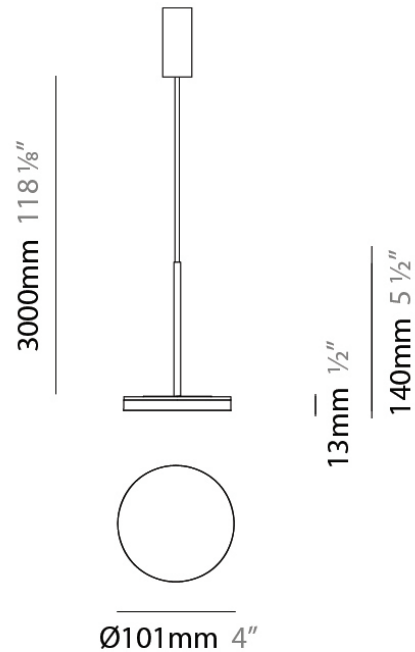

BELLA SUSPENSION

D81668R9-BLK

PROJECT

TYPE

NOTES

QUANTITY

DATE

GENERAL

Series: Bella
Brand: Panzeri
Division: Design
Mounting Type: Suspension
Mounting Location: Ceiling
Subcategory: Pendant

PHYSICAL

Diameter (mm): 101
Diameter (in): 4
Height (mm): 13
Height (in): 1/2
Max. Overall Height (mm): 3013
Max. Overall Height (in): 118 7/8
Light Distribution: Indirect
Weight (kg): 0.54501
Weight (lbs): 1.2
Diffuser: Opal - Acrylic
Fixture Material: Aluminum Die Cast

ELECTRICAL

Lamp Type: LED
Input Wattage (W): 6.5
Dimming: Non-Dimmable
Driver Included: Yes
Driver Location: Integrated
Driver Type: Constant Voltage - Universal
Driver Class: Class 2
Input Voltage (V): 120

LED

Color Temperature (°K): 2700
Max. Delivered Lumen (lm): 388
CRI: >90 CRI

OPTICAL

RATINGS AND CERTIFICATIONS

Certified By: CSA Certified to UL and CSA Standards
IP rating: IP40