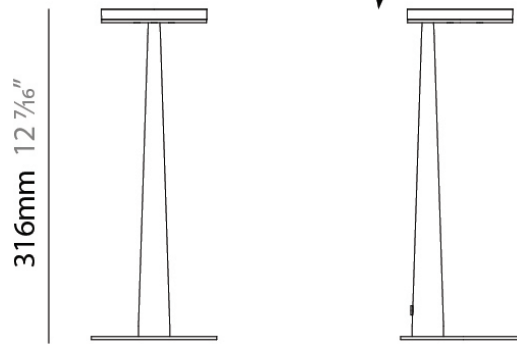

Shape: Abstract
 Diameter (mm): 101
 Diameter (in): 4
 Height (mm): 316
 Height (in): 12 7/16
 Light Distribution: Adjustable / Direct
 Weight (kg): 0.853
 Weight (lbs): 1.88
 Diffuser: Opal - Acrylic
 Fixture Material: Aluminum Die Cast

OPTICAL

Optic°: Diffused
 Adjustability: Tilt 50°

RATINGS AND CERTIFICATIONS

Certified By: CSA Certified to UL and CSA Standards
 IP rating: IP20

Ø101mm 4"

50°

120mm 4 3/4"

LEGEND