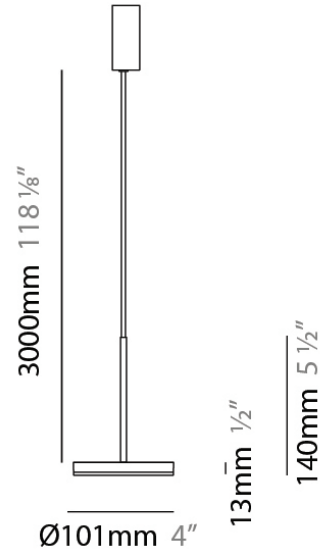

BELLA SUSPENSION

D81667R9-BRZ

PROJECT _____

TYPE _____

NOTES _____

QUANTITY _____

DATE _____

GENERAL

Series: Bella

Brand: Panzeri

Division: Design

Mounting Type: Suspension

Mounting Location: Ceiling

Subcategory: Pendant

PHYSICAL

Shape: Round

Diameter (mm): 101

Diameter (in): 4

Height (mm): 13

Height (in): 1/2

Max. Overall Height (mm): 3013

Max. Overall Height (in): 118 ⁵/₈

Light Distribution: Direct

Weight (kg): 0.54501

Weight (lbs): 1.2

Diffuser: Opal - Acrylic

Fixture Material: Aluminum Die Cast

Cable Details: 3000mm / 118 1/8" Cable

ELECTRICAL

Lamp Type: LED

Input Wattage (W): 6.5

Total Output Wattage (W): 4.5

Dimming: Non-Dimmable

Driver Included: Yes

Driver Location: Integrated

Driver Type: Constant Voltage - Universal

Driver Class: Class 2

Input Voltage (V): 120 - 277

LED

Color Temperature (°K): 2700

Max. Delivered Lumen (lm): 388

Nominal Lumen (lm): 460

CRI: >90 CRI

Lamp Life (hrs): 50000

OPTICAL

RATINGS AND CERTIFICATIONS

Certified By: CSA Certified to UL and CSA Standards

IP rating: IP40