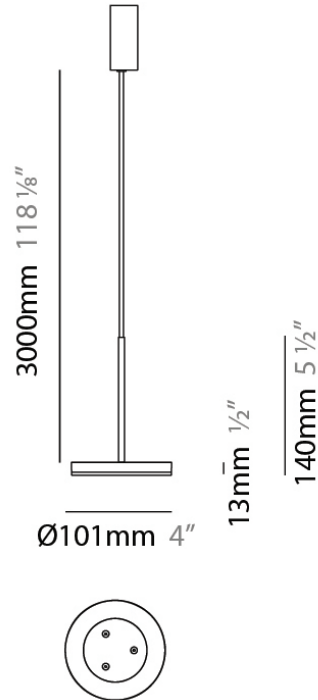

BELLA SUSPENSION

D81667-TIM

PROJECT _____

TYPE _____

NOTES _____

QUANTITY _____

DATE _____

GENERAL

Series: Bella
Brand: Panzeri
Division: Design
Mounting Type: Suspension
Mounting Location: Ceiling
Subcategory: Pendant

PHYSICAL

Shape: Disc
Diameter (mm): 101
Diameter (in): 4
Height (mm): 13
Height (in): 1/2
Max. Overall Height (mm): 3013
Max. Overall Height (in): 118 ⁵/₈
Light Distribution: Direct
Weight (kg): 0.54501
Weight (lbs): 1.2
Diffuser: Opal - Acrylic
Fixture Material: Metal

ELECTRICAL

Lamp Type: LED
Input Wattage (W): 6.5
Dimming: Non-Dimmable
Driver Location: Integrated
Input Voltage (V): 120

LED

Number of LEDs: 1
Color Temperature (°K): 2700
Max. Delivered Lumen (lm): 388
Nominal Lumen (lm): 460
CRI: >80 CRI

OPTICAL

RATINGS AND CERTIFICATIONS

Certified By: CSA Certified to UL and CSA Standards
IP rating: IP40