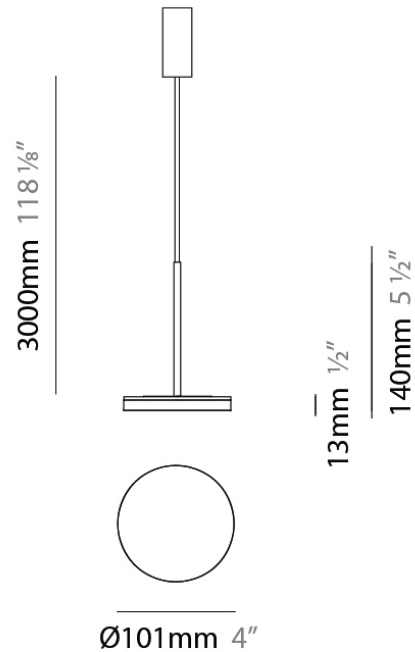

BELLA SUSPENSION

D81668R9-WHI

PROJECT

TYPE

NOTES

QUANTITY

DATE

GENERAL

Series: Bella
Brand: Panzeri
Division: Design
Mounting Type: Suspension
Mounting Location: Ceiling
Subcategory: Pendant

PHYSICAL

Diameter (mm): 101
Diameter (in): 4
Height (mm): 13
Height (in): 1/2
Max. Overall Height (mm): 3013
Max. Overall Height (in): 118 7/8
Light Distribution: Indirect
Weight (kg): 0.54501
Weight (lbs): 1.2
Diffuser: Opal - Acrylic
Fixture Material: Aluminum Die Cast

ELECTRICAL

Lamp Type: LED
Input Wattage (W): 6.5
Dimming: Non-Dimmable
Driver Included: Yes
Driver Location: Integrated
Driver Type: Constant Voltage - Universal
Driver Class: Class 2
Input Voltage (V): 120

LED

Color Temperature (°K): 2700
Max. Delivered Lumen (lm): 388
CRI: >90 CRI

OPTICAL

RATINGS AND CERTIFICATIONS

Certified By: CSA Certified to UL and CSA Standards
IP rating: IP40