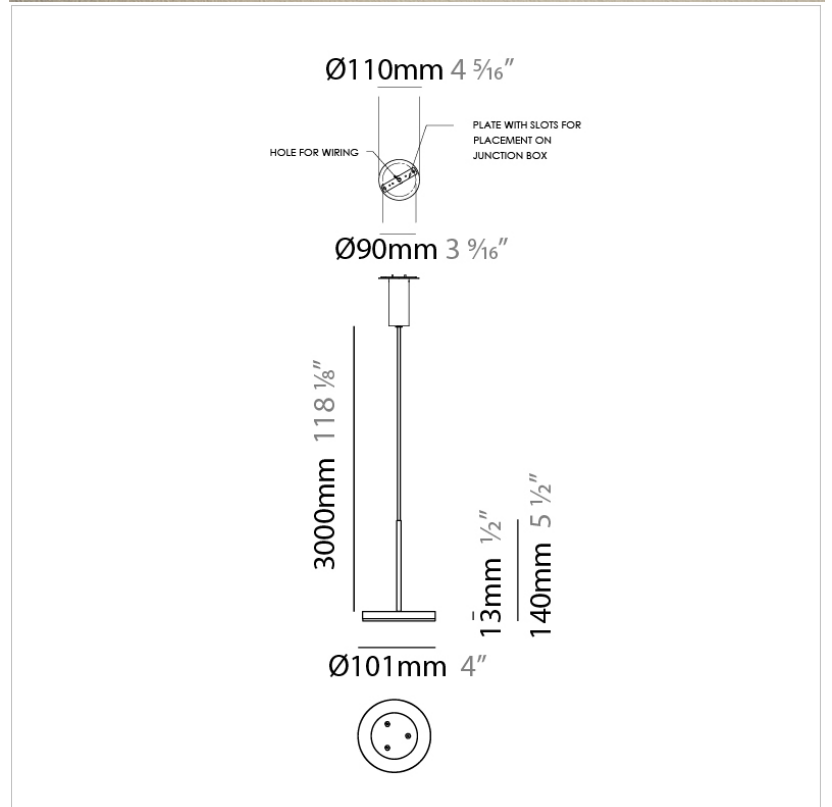

BELLA SUSPENSION

D81667-MBR

PROJECT _____

TYPE _____

NOTES _____

QUANTITY _____

DATE _____

GENERAL

Series: Bella
Brand: Panzeri
Division: Design
Mounting Type: Suspension
Mounting Location: Ceiling
Subcategory: Pendant

PHYSICAL

Shape: Disc
Diameter (mm): 101
Diameter (in): 4
Height (mm): 13
Height (in): 1/2
Max. Overall Height (mm): 3013
Max. Overall Height (in): 118 5/8
Light Distribution: Direct
Weight (kg): 0.54501
Weight (lbs): 1.2
Diffuser: Opal - Acrylic
Fixture Material: Metal

ELECTRICAL

Lamp Type: LED
Input Wattage (W): 6.5
Total Output Wattage (W): 6.5
Dimming: Non-Dimmable
Driver Location: Integrated
Input Voltage (V): 120

LED

Delivered Lumen Range: 100 - 499 lm
Number of LEDs: 1
Color Temperature (°K): 2700
Max. Delivered Lumen (lm): 388
Nominal Lumen (lm): 460
CRI: >80 CRI

OPTICAL

RATINGS AND CERTIFICATIONS

Certified By: CSA Certified to UL and CSA Standards
IP rating: IP40

D