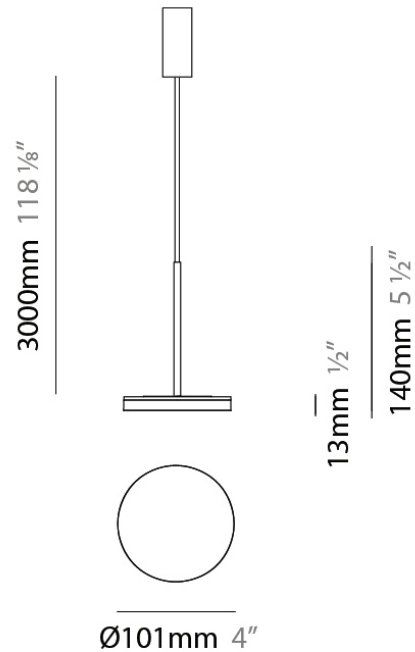

BELLA SUSPENSION

D81668-WHI

PROJECT _____

TYPE _____

NOTES _____

QUANTITY _____

DATE _____

GENERAL

Series: Bella
Brand: Panzeri
Division: Design
Mounting Type: Suspension
Mounting Location: Ceiling
Subcategory: Pendant

PHYSICAL

Diameter (mm): 101
Diameter (in): 4
Height (mm): 13
Height (in): 1/2
Max. Overall Height (mm): 3013
Max. Overall Height (in): 118 7/8
Light Distribution: Indirect
Weight (kg): 0.54501
Weight (lbs): 1.2
Diffuser: Opal - Acrylic
Fixture Material: Aluminum Die Cast

ELECTRICAL

Lamp Type: LED
Input Wattage (W): 6.5
Dimming: Non-Dimmable
Driver Included: Yes
Driver Location: Integrated
Driver Type: Constant Voltage - Universal
Driver Class: Class 2
Input Voltage (V): 120

LED

Color Temperature (°K): 2700
Max. Delivered Lumen (lm): 467
CRI: >80 CRI

OPTICAL

RATINGS AND CERTIFICATIONS

Certified By: CSA Certified to UL and CSA Standards
IP rating: IP40